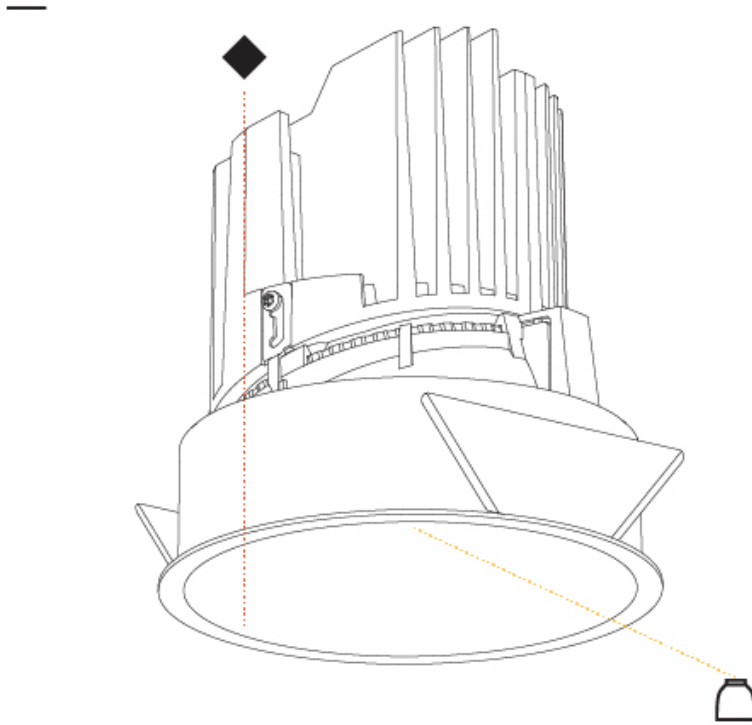

BIONIQ ROUND DEEP RECESSED

A35284-

PROJECT	_____
TYPE	_____
SPECIFIER	_____
QUANTITY	_____
DATE	_____

A