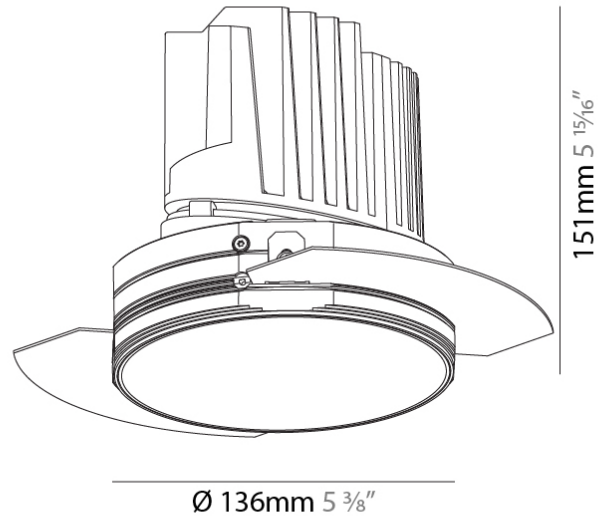

ELECTRICAL

Lamp Type: LED (Zhaga Standard)
Input Wattage (W): 13.2 / 16.5
Total Output Wattage (W): 12.1 / 14.7
Dimming: Tri-Mode (Non-Dimming and Phase Dimming (120Vac only) and 0-10V Dimming)
Driver Included: No
Driver Location: Recessed Housing
Driver Type: Constant Current - Universal
Driver Class: Class 2
Housing: See components
Input Voltage (V): 120 - 277
Constant Current (MA): 350

LED

Number of LEDs: 1
Color Temperature (°K): 2700 / 3000 / 3500 / 4000
Max. Delivered Lumen (lm): 814 / 877 / 911 / 930
Nominal Lumen (lm): 1246 / 1342 / 1396 / 1424
CRI: >90 CRI
Efficiency (%): 90.5
Lamp Life (hrs): 50000
Upon Request: RGB-W Tunable White Special Color Temperature Special LED

OPTICAL

Reflector°: 10
Optic°: Lens Pack - No Lens / Linear Spread Lens / Honeycomb / Spread Lens
Upon Request: Special Beam Angles

RATINGS AND CERTIFICATIONS

382, F 416-247-9319, www.zaneen.com
Certified and tested for North American standards at the end of the existing Model #. For assistance on 'custom' specifications, contact zteam@zaneen.com.
In a constant effort to supply the best product, we reserve the right to change specifications or materials without notice. The most recent specification sheets are found at zaneen.com
IP rating: IP20