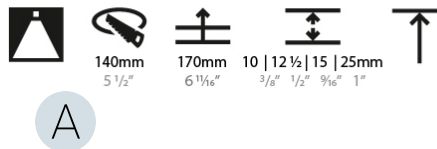

ELECTRICAL

Lamp Type: LED (Zhaga Standard)
Input Wattage (W): 13.2 / 16.5
Total Output Wattage (W): 12.1 / 14.7
Dimming: Tri-Mode (Non-Dimming and Phase Dimming (120Vac only) and 0-10V Dimming)
Driver Included: No
Driver Location: Recessed Housing
Driver Type: Constant Current - Universal
Driver Class: Class 2
Housing: See components
Input Voltage (V): 120 - 277
Constant Current (MA): 350

LED

Number of LEDs: 1
Color Temperature (°K): 2700 / 3000 / 3500 / 4000
Max. Delivered Lumen (lm): 814 / 877 / 911 / 930
Nominal Lumen (lm): 1246 / 1342 / 1396 / 1424
CRI: >90 CRI
Efficiency (%): 90.5
Lamp Life (hrs): 50000
Upon Request: RGB-W Tunable White Special Color Temperature Special LED

OPTICAL

Reflector°: 10
Optic°: Lens Pack - No Lens / Linear Spread Lens / Honeycomb / Spread Lens
Upon Request: Special Beam Angles

RATINGS AND CERTIFICATIONS

382, F 416-247-9319, www.zaneen.com
Certified and tested for North American standards at the end of the existing Model #. For assistance on 'custom' specifications, contact zteam@zaneen.com.
In a constant effort to supply the best product, we reserve the right to change specifications or materials without notice. The most recent specification sheets are found at zaneen.com
IP rating: IP20