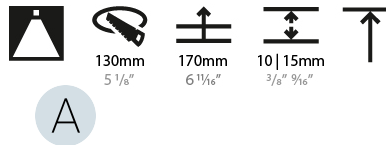

PHYSICAL

Shape: Round
Diameter (mm): 139
Diameter (in): 5 1/2
Height (mm): 151
Height (in): 5 15/16
Ceiling Thickness (mm): 10 / 12.5 / 15
Ceiling Thickness (in): 3/8 or 1/2 or 9/16
Min. Recessing Depth (mm): 170
Min. Recessing Depth (in): 6 11/16
Light Distribution: Downlight
Weight (kg): 0.946
Weight (lbs): 2.09
Fixture Finish: SSR / BKV / CWI / CRY / HAB / UFT / ITA / RUA / FTG / MYG / LOD / PUS / FRO / FUP / KIA / POP / BLS / SPG / MEY / GOH / GUM / CHC / COM / ABZ / JAG / OBR / MOS / ROR
Fixture Material: Aluminum Die Cast
Cut-out Measurements: 130mm / 5 1/8"

ELECTRICAL

Lamp Type: LED (Zhaga Standard)
Input Wattage (W): 13.2 / 16.5
Total Output Wattage (W): 12 / 14
Dimming: Tri-Mode (Non-Dimming and Phase Dimming (120Vac only) and 0-10V Dimming)
Driver Included: No
Driver Location: Recessed Housing
Driver Type: Constant Current - Universal
Driver Class: Class 2
Housing: See components
Input Voltage (V): 120 - 277
Constant Current (MA): 350

LED

Number of LEDs: 1
Color Temperature (°K): 2700 / 3000 / 3500 / 4000
Max. Delivered Lumen (lm): 810 / 900 / 970 / 990
Nominal Lumen (lm): 960 / 1070 / 1156 / 1180
CRI: >90 CRI
Efficiency (%): 0.905
Lamp Life (hrs): 50000

OPTICAL

Reflector°: 10

RATINGS AND CERTIFICATIONS

Certified By: Certified for North American Standards
IP rating: IP54