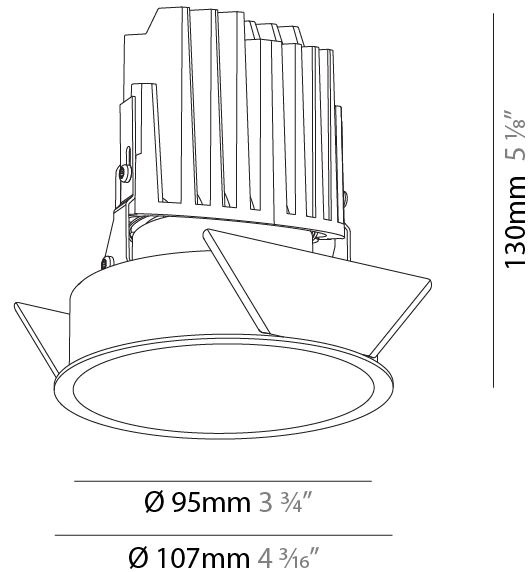

GENERAL

Series: Bioniq
Subseries: Bioniq Round Deep
Brand: Prolight
Division: Architectural
Mounting Type: Recessed
Mounting Location: Ceiling
Subcategory: Downlight

PHYSICAL

Shape: Round
Diameter (mm): 107
Diameter (in): 4 3/16
Height (mm): 130
Height (in): 5 1/8
Ceiling Thickness (mm): 10 / 12.5 / 15
Ceiling Thickness (in): 3/8 or 1/2 or 9/16
Min. Recessing Depth (mm): 150
Min. Recessing Depth (in): 5 7/8
Light Distribution: Downlight
Weight (kg): 0.533
Weight (lbs): 1.18
Fixture Finish: SSR / BKV / CWI / CRY / HAB / UFT / ITA / RUA / FTG / MYG / LOD / PUS / FRO / FUP / KIA / POP / BLS / SPG / MEY / GOH / GUM / CHC / COM / ABZ / JAG / OBR / MOS / ROR
Fixture Material: Aluminum Die Cast
Cut-out Measurements: 98mm / 3 7/8"

ELECTRICAL

Lamp Type: LED (Zhaga Standard)
Input Wattage (W): 15.5
Total Output Wattage (W): 13
Dimming: Tri-Mode (Non-Dimming and Phase Dimming (120Vac only) and 0-10V Dimming)
Driver Included: No
Driver Location: Recessed Housing
Driver Type: Constant Current - Universal
Driver Class: Class 2
Housing: See components
Input Voltage (V): 120 - 277
Constant Current (MA): 500

LED

Number of LEDs: 1
Color Temperature (°K): 2700 / 3000 / 3500 / 4000
Max. Delivered Lumen (lm): 1140 / 1180 / 1245 / 1270
CRI: >90 CRI
Lamp Life (hrs): 50000

OPTICAL

Reflector: 20 / 40 / 60

RATINGS AND CERTIFICATIONS

Certified By: Certified for North American Standards
IP rating: IP54

PROJECT
TYPE
SPECIFIER
QUANTITY
DATE